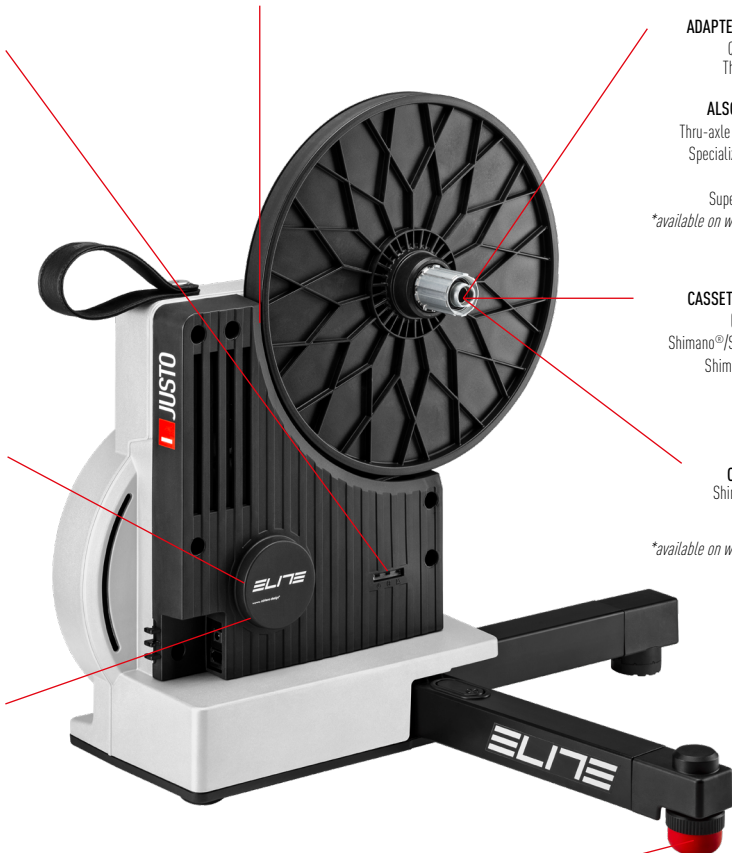

INTERACTIVE TRAINERS - DIRECT DRIVE

JUSTO

0211001

NEW

WIRELESS COMMUNICATION

Communicates with all apps and devices via ANT+™ and Bluetooth®

BUILT-IN POWER METER

±1%

ACCURACY

MAX SLOPE

Simulates up to 24% gradients

AUTOMATIC CALIBRATION

SENSORLESS TECHNOLOGY

Real-time transmission of cadence, speed and power data

ADAPTERS INCLUDED FOR

QR 5x130-5x135 mm
Thru-axle 12x142 mm

ALSO AVAILABLE* FOR

Thru-axle 10x135-12x135 mm
Specialized SCS 12x135 mm
Boost 12x148 mm
Super Boost 12x157 mm
*available on www.shopelite-it.com

CASSETTE COMPATIBILITY (freehub included)

Shimano®/SRAM 9/10/11 speed
Shimano® 12 speed road
SRAM SX 12 speed
SRAM NX 12 speed

OTHER FREEHUBS*

FLEX FEET

Included with different stiffness: rigid and medium. Improve the effectiveness of your workouts and improve feeling by replicating the side-to-side movement experienced while riding outdoors

OPEN SIZE

(L x W x H)

570 x 720 x 520 mm / 22,44" x 28,35" x 20,47"

CLOSED

(L x W x H)

570 x 195 x 520 mm / 22,44" x 7,682" x 20,47"

APP INCLUDED

12 MONTHS

COMPATIBLE APPS

WEIGHT

17 kg / 37,48 lbs