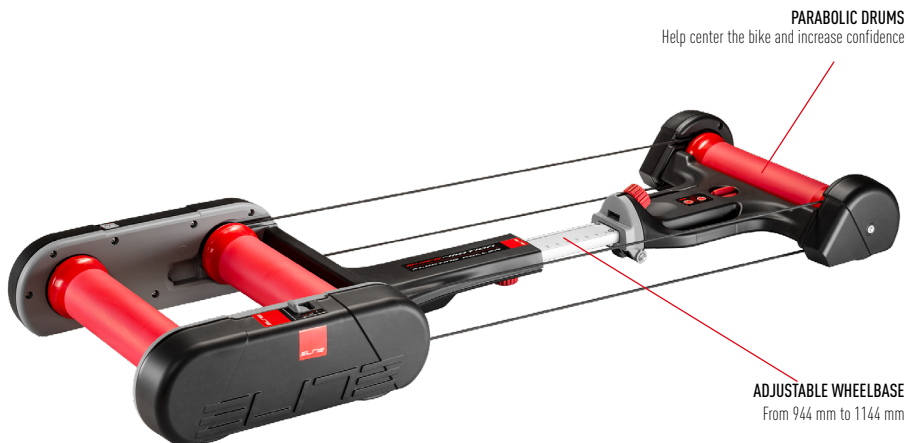

CLASSIC ROLLER

QUICK MOTION

0162001

MAGNETIC RESISTANCE

3 resistance levels

PARABOLIC DRUMS

Help center the bike and increase confidence

ADJUSTABLE WHEELBASE

From 944 mm to 1144 mm

APP INCLUDED

1 MONTH

COMPATIBLE APPS

OPEN SIZE

(L x W x H)

520 x 1400 x 160 mm / 24,80" x 55,11" x 8,03"

CLOSED

(L x W x H)

520 x 450 x 300 mm / 24,80" x 18,50" x 11,97"

WEIGHT

11,5 kg / 25,35 lbs