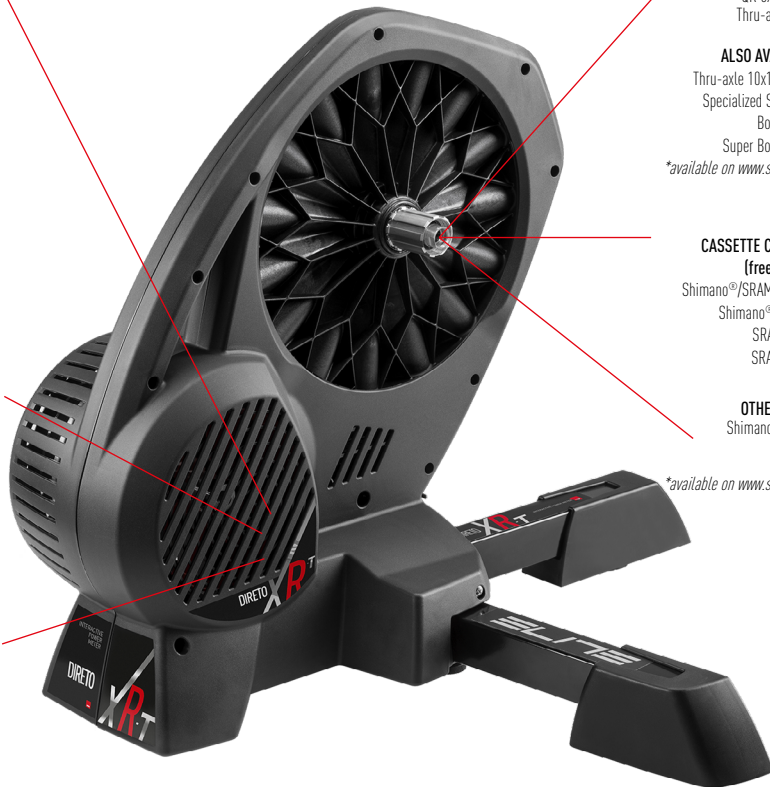

INTERACTIVE TRAINERS - DIRECT DRIVE

DIRETO XR-T

0171013

WIRELESS COMMUNICATION

Communicates with all apps and devices via ANT+™ and Bluetooth®

BUILT-IN POWER METER

ACCURACY

MAX SLOPE

Simulates up to 24% gradients

APP INCLUDED

12 MONTHS

COMPATIBLE APPS

SENSORLESS TECHNOLOGY

Real-time transmission of cadence, speed and power data

ADAPTERS INCLUDED FOR

QR 5x130-5x135 mm
Thru-axle 12x142 mm

ALSO AVAILABLE* FOR

Thru-axle 10x135-12x135 mm
Specialized SCS 12x135 mm
Boost 12x148 mm
Super Boost 12x157 mm

*available on www.shopelite-it.com

CASSETTE COMPATIBILITY

(freehub included)

Shimano®/SRAM 9/10/11 speed
Shimano® 12 speed road
SRAM SX 12 speed
SRAM NX 12 speed

OTHER FREEHUBS*

Shimano® Micro Spline
Campagnolo
SRAM XD/XDR

*available on www.shopelite-it.com

OPEN SIZE

(L x W x H)

650 x 830 x 560 mm / 25,60" x 32,70" x 22,04"

CLOSED

(L x W x H)

650 x 300 x 560 mm / 25,60" x 11,82" x 22,04"

WEIGHT

15 Kg / 33,07 lbs